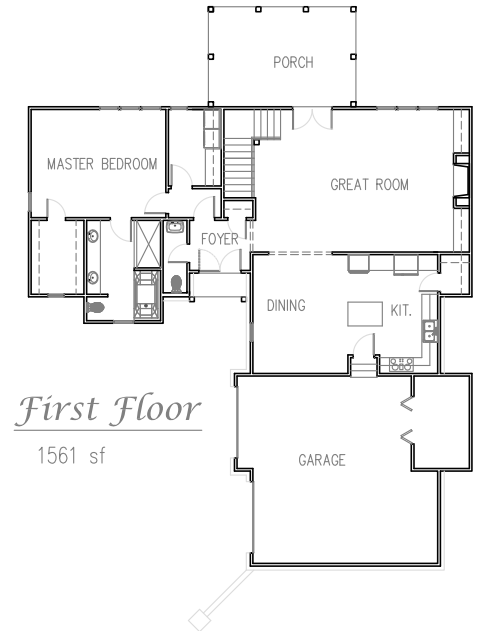

# MZA Residential Division Classic Homes Collection

GREENVILLE  
SOUTH CAROLINA

PHONE 864-242-9719  
FAX 864-271-0919

*Front Elevation "A"*

FOOTPRINT 57' WIDE x 72' DEEP  
FOUR BEDROOMS 2743 S.F.  
(THREE BEDROOM 2378 S.F. ALSO AVAILABLE)

GREAT ROOM	18'-0 x 31'
MASTER BEDROOM	13'-8 x 17'
KITCHEN/DINING	15'-4 x 23'-4
STUDY/PLAYROOM	11'-4 x 13'-4
BEDROOM #2	11'-4 x 13'-4
BEDROOM #3	11'-4 x 14'-8
BEDROOM #4	13' x 18'

*Left Side Elevation "A"*