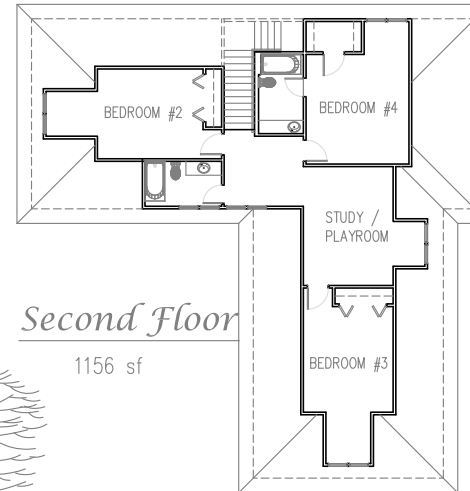

# MZA Residential Division Classic Homes Collection

GREENVILLE  
SOUTH CAROLINA

PHONE 864-242-9719  
FAX 864-271-0919

*Front Elevation "A"*

FOOTPRINT 57' WIDE x 72' DEEP  
FOUR BEDROOMS 2743 S.F.  
(THREE BEDROOM 2378 S.F. ALSO AVAILABLE)

GREAT ROOM	18'-0 x 31'
MASTER BEDROOM	13'-8 x 17'
KITCHEN/DINING	15'-4 x 23'-4
STUDY/PLAYROOM	11'-4 x 13'-4
BEDROOM #2	11'-4 x 13'-4
BEDROOM #3	11'-4 x 14'-8
BEDROOM #4	13' x 18'

*Left Side Elevation "A"*