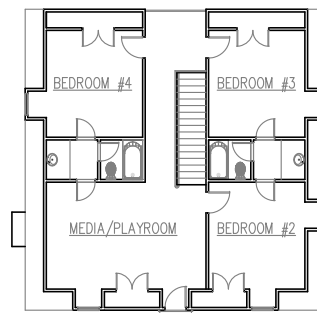

MZA Residential Division Classic Homes Collection

GREENVILLE
PHONE 864-242-9719

SOUTH CAROLINA
FAX 864-271-0919

Front Elevation

FOOTPRINT 72' WIDE x 67'- DEEP

KITCHEN/FAMILY ROOM	19'-8 x 29'-4
STUDY	14'-4 x 18'-6
DINING ROOM	14'-4 x 18'-6
MASTER BEDROOM	14'-4 x 18'
BEDROOM #2	12' x 13'-6
BEDROOM #3	12' x 13'-6
BEDROOM #4	12' x 13'-6
MEDIA/PLAYROOM	13'-6 x 20'

First Floor Plan

1992 SF (frame) HEATED

Second Floor Plan

1226 SF HEATED

The Orleans Series of homes exemplifies the picturesque style seen in the villages and countryside in the Loire Valley region of France. We have designed several variations from three bedrooms to five bedrooms ranging in area from 2800 to 3600 square feet. All of these exude French charm and provide wonderful spaces for living and entertaining. Materials used accurately reflect those used in that region and include copper accents, brick, stone, stucco and heavy timber.