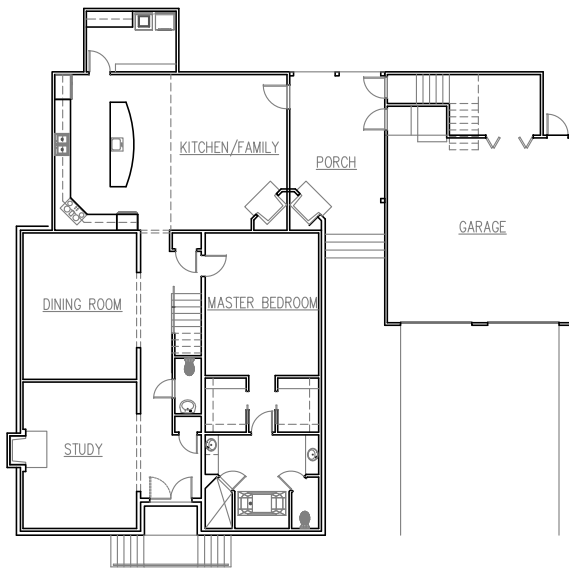

MZA Residential Division Classic Homes Collection

GREENVILLE
PHONE 864-242-9719

SOUTH CAROLINA
FAX 864-271-0919

Front Elevation

FOOTPRINT 72' WIDE x 67'- DEEP

KITCHEN/FAMILY ROOM	19'-8 x 29'-4
STUDY	14'-4 x 18'-6
DINING ROOM	14'-4 x 18'-6
MASTER BEDROOM	14'-4 x 18'
BEDROOM #2	12' x 13'-6
BEDROOM #3	12' x 13'-6
BEDROOM #4	12' x 13'-6
MEDIA/PLAYROOM	13'-6 x 20'

First Floor Plan

1992 SF (frame) HEATED

Second Floor Plan

1226 SF HEATED

The Orleans Series of homes exemplifies the picturesque style seen in the villages and countryside in the Loire Valley region of France. We have designed several variations from three bedrooms to five bedrooms ranging in area from 2800 to 3600 square feet. All of these exude French charm and provide wonderful spaces for living and entertaining. Materials used accurately reflect those used in that region and include copper accents, brick, stone, stucco and heavy timber.