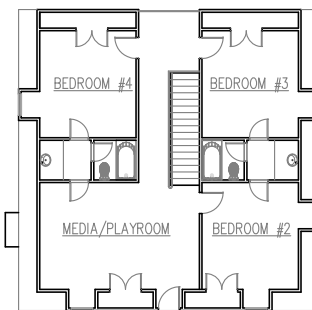

MZA Residential Division Classic Homes Collection

GREENVILLE
PHONE 864-242-9719

SOUTH CAROLINA
FAX 864-271-0919

Front Elevation

FOOTPRINT 47' WIDE x 87'- DEEP

KITCHEN/FAMILY ROOM	15'-8 x 29'-4
STUDY	14'-6 x 18'
DINING ROOM	14'-6 x 17'
MASTER BEDROOM	14'-4 x 18'
BEDROOM #2	12' x 13'-6
BEDROOM #3	12' x 13'-6
BEDROOM #4	12' x 13'-6
MEDIA/PLAYROOM	13'-6 x 20'

First Floor Plan

2029 SF (frame) HEATED

Second Floor Plan

1226 SF HEATED

The Orleans Series of homes exemplifies the picturesque style seen in the villages and countryside in the Loire Valley region of France. We have designed several variations from three bedrooms to five bedrooms ranging in area from 2800 to 3600 square feet. All of these exude French charm and provide wonderful spaces for living and entertaining. Materials used accurately reflect those used in that region and include copper accents, brick, stone, stucco and heavy timber.