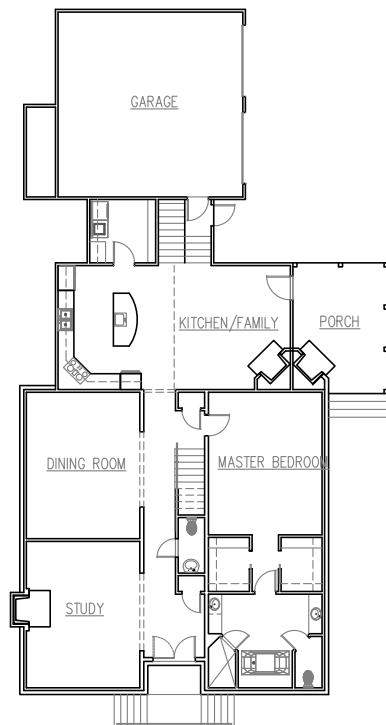

MZA Residential Division Classic Homes Collection

GREENVILLE
PHONE 864-242-9719

SOUTH CAROLINA
FAX 864-271-0919

Front Elevation

FOOTPRINT 47' WIDE x 87'- DEEP

KITCHEN/FAMILY ROOM	15'-8 x 29'-4
STUDY	14'-6 x 18'
DINING ROOM	14'-6 x 17'
MASTER BEDROOM	14'-4 x 18'
BEDROOM #2	12' x 13'-6
BEDROOM #3	12' x 13'-6
BEDROOM #4	12' x 13'-6
MEDIA/PLAYROOM	13'-6 x 20'

First Floor Plan

2029 SF (frame) HEATED

Second Floor Plan

1226 SF HEATED

The Orleans Series of homes exemplifies the picturesque style seen in the villages and countryside in the Loire Valley region of France. We have designed several variations from three bedrooms to five bedrooms ranging in area from 2800 to 3600 square feet. All of these exude French charm and provide wonderful spaces for living and entertaining. Materials used accurately reflect those used in that region and include copper accents, brick, stone, stucco and heavy timber.