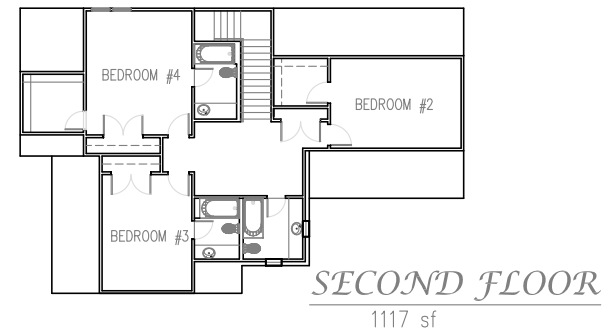

MZA Residential Division Classic Homes Collection

GREENVILLE
PHONE 864-242-9719

SOUTH CAROLINA
FAX 864-271-0919

The Hampstead Cottage is one of our picturesque cottages specially designed for smaller properties. This home recalls the lovely cottages dotting the English countryside and the beautiful older suburbs around America's cities. See all our cottages on our web site. The garage may face rear or side depending upon site and preference.

FOOTPRINT 57' WIDE x 62' DEEP
FOUR BEDROOM 2745 S.F. HEATED

GREAT ROOM	18'-0 x 31'
MASTER BEDROOM	13'-8 x 17'
KITCHEN/DINING	18'-4 x 23'-4
BEDROOM #2	11'-4 x 13'-4
BEDROOM #3	11'-4 x 14'-8
BEDROOM #4	12' x 13'

THREE BEDROOM 2341 S.F. ALSO AVAILABLE