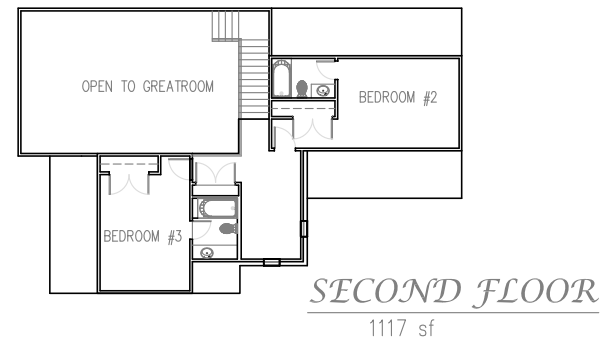

MZA Residential Division Classic Homes Collection

GREENVILLE SOUTH CAROLINA
PHONE 864-242-9719 FAX 864-271-0919

The Hampstead Cottage is one of our picturesque cottages specially designed for smaller properties. This home recalls the lovely cottages dotting the English countryside and the beautiful older suburbs around America's cities. See all our cottages on our web site. The garage may face rear or side depending upon site and preference.

FOOTPRINT 57' WIDE x 62' DEEP
THREE BEDROOM 2341 S.F. HEATED

GREAT ROOM	18'-0 x 31'
MASTER BEDROOM	13'-8 x 17'
KITCHEN/DINING	18'-4 x 23'-4
BEDROOM #2	11'-4 x 13'-4
BEDROOM #3	11'-4 x 14'-8

FOUR BEDROOM 2745 S.F. ALSO AVAILABLE